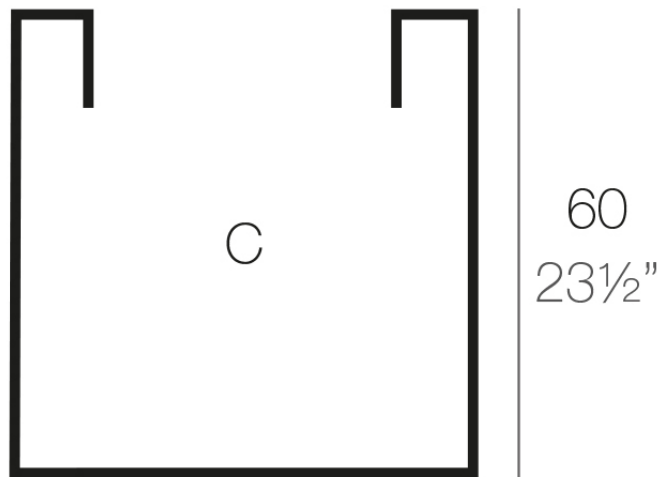

Info

Description

Pot made of polyethylene resin by rotational moulding. 100% Recyclable. Item suitable for indoor and outdoor use. Available in different finishes.

Weight: 10.5 Kg

60x60 - 23 1/2"x23 1/2"

CUBO 60cm	C = 212 L
CUBE 23 1/2"	C = 56 gal