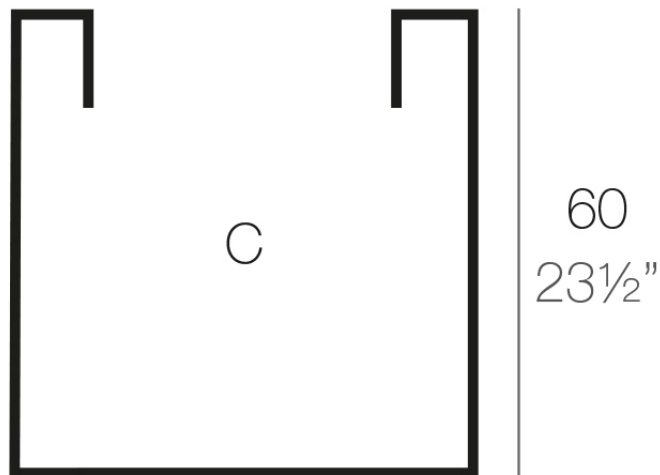

Info

Description

Pot made of polyethylene resin by rotational moulding. 100% Recyclable. Item suitable for indoor and outdoor use. Available in different finishes.

Weight: 10.5 Kg

60x60 - 23 1/2"x23 1/2"

CUBO 60cm C = 212 L 20 cm
CUBE 23 1/2" C = 56 gal 8"