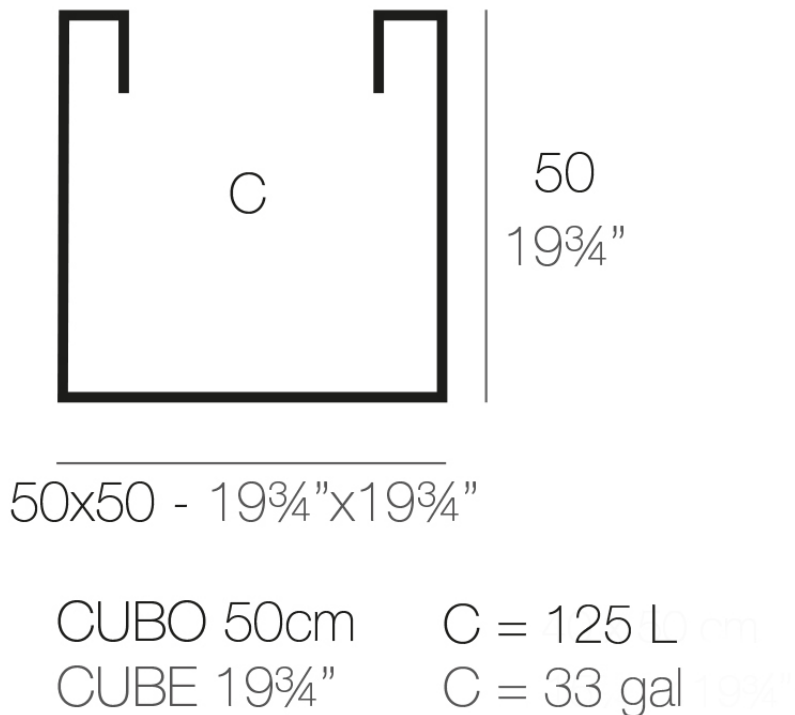

Info

Description

Pot made of polyethylene resin by rotational moulding. 100% Recyclable. Item suitable for indoor and outdoor use. Available in different finishes.

Weight: 7.5 Kg

Finishes

finishes

SIMPLE
Ref. 41350