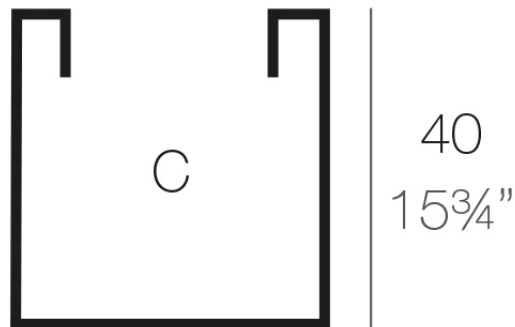

Info

Description

Pot made of polyethylene resin by rotational moulding. 100% Recyclable. Item suitable for indoor and outdoor use. Available in different finishes.

Weight: 4 Kg

40x40 - 15³/₄"x15³/₄"

CUBO 40cm C = 62 L 40 cm
CUBE 15³/₄" C = 16¹/₂ gal 15³/₄"