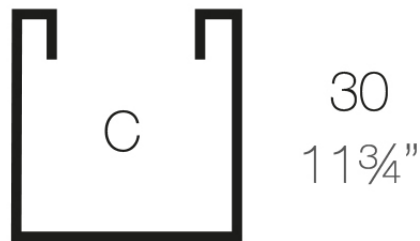

Info

Description

Pot made of polyethylene resin by rotational moulding. 100% Recyclable. Item suitable for indoor and outdoor use. Available in different finishes.

Weight: 1.9 Kg

30x30 - 11 3/4"x11 3/4"

CUBO 30cm C = 26 L 30 cm
CUBE 11 3/4" C = 7 gal 11 3/4"