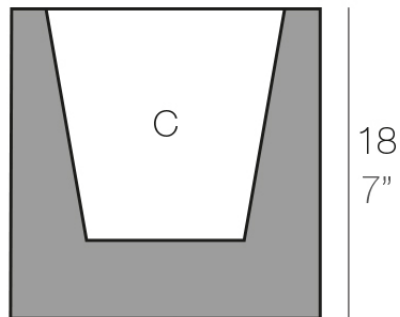

## Cube 18x18x18

### Description

Pot made of polyethylene resin by rotational moulding. 100% Recyclable. Item suitable for indoor and outdoor use. Available in different finishes.

Weight: 0.9 Kg

18x18 - 7"x7"

CUBO Nano 18 x 18 x 18 cm  
CUBO Nano 7" x 7" x 7"