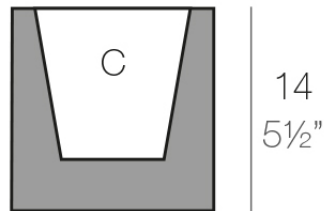

## Cube 14x14x14

### Description

Pot made of polyethylene resin by rotational moulding. 100% Recyclable. Item suitable for indoor and outdoor use. Available in different finishes.

Weight: 0.45 Kg

14x14 - 5½"x5½"

CUBO Nano 14 x 14 x 14 cm