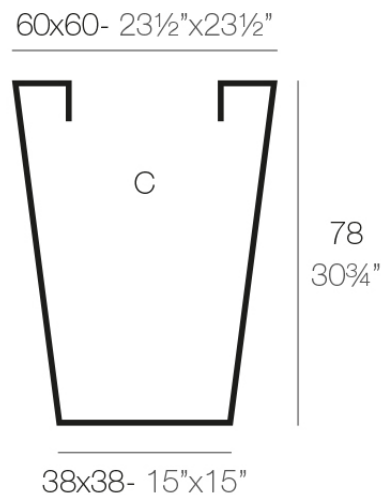

Info

Description

Pot made of polyethylene resin by rotational moulding. 100% Recyclable. Item suitable for indoor and outdoor use. Available in different finishes.

Weight: 5.25 Kg

CONO CUADRADO ALTO 60 x 78 cm
HIGH SQUARE CONE 23½" x 30¾"