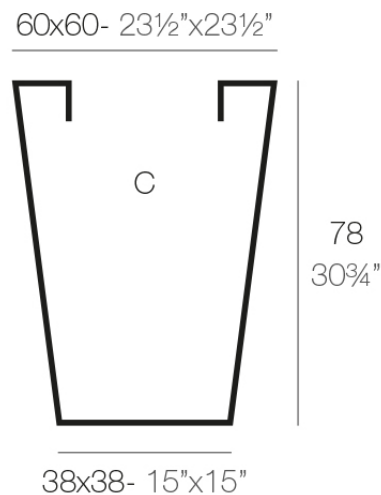

Info

Description

Pot made of polyethylene resin by rotational moulding. 100% Recyclable. Item suitable for indoor and outdoor use. Available in different finishes.

Weight: 5.25 Kg

CONO CUADRADO ALTO 60 x 78 cm
HIGH SQUARE CONE 23½" x 30¾"

C = 190 L
C = 50 gal

Finishes

finishes

SIMPLE

Ref. 41260

white 2001

ecru 2003

tortora 2004