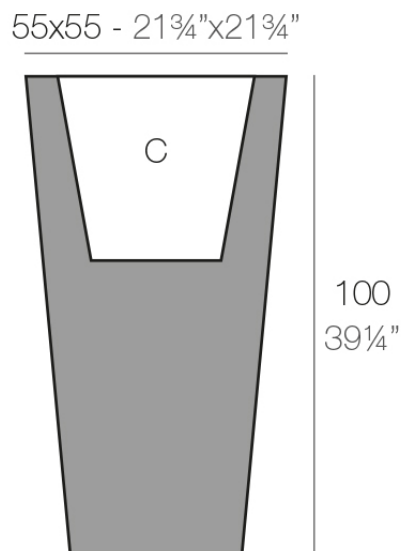

### Description

Pot made of polyethylene resin by rotational moulding. 100% Recyclable. Item suitable for indoor and outdoor use. Available in different finishes.

Weight: 10.5 Kg

34x34 - 13 $\frac{1}{2}$ "x13 $\frac{1}{2}$ "

CONO CUADRADO ALTO 55 cm  
SQUARE HIGH CONE 21 $\frac{3}{4}$ "

C = 60 L  
C = 15 $\frac{3}{4}$  gal