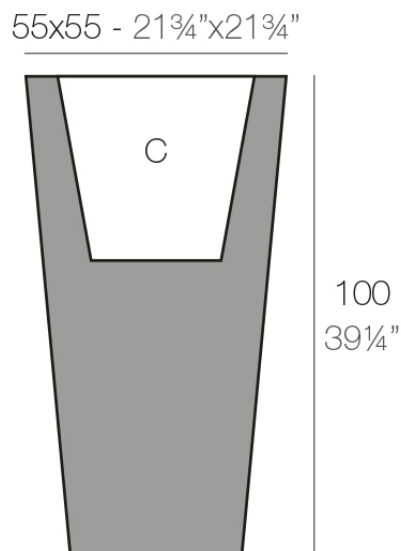

Info

Description

Pot made of polyethylene resin by rotational moulding. 100% Recyclable. Item suitable for indoor and outdoor use. Available in different finishes.

Weight: 10.5 Kg

34x34 - 13 $\frac{1}{2}$ "x13 $\frac{1}{2}$ "

CONO CUADRADO ALTO 55 cm
SQUARE HIGH CONE 21 $\frac{3}{4}$ "

C = 60 L
C = 15 $\frac{3}{4}$ gal

Finishes

finishes

BASIC

Ref. 41255A

green

purjai red