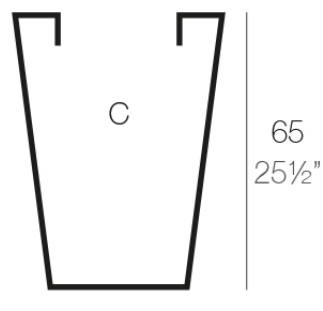

Info

Description

Pot made of polyethylene resin by rotational moulding. 100% Recyclable. Item suitable for indoor and outdoor use. Available in different finishes.

Weight: 3.3 Kg

50x50- 19 $\frac{1}{4}$ "x19 $\frac{1}{4}$ "

32x32 - 12 $\frac{1}{2}$ "x12 $\frac{1}{2}$ "

CONO CUADRADO ALTO 50 x 65 cm
HIGH SQUARE CONE 19 $\frac{1}{4}$ " x 25 $\frac{1}{2}$ "

C = 110 L
C = 29 gal

Finishes

finishes

SIMPLE
Ref. 41250

notte blue

crema