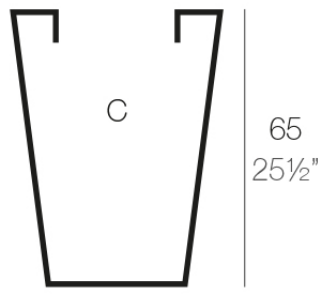

### Description

Pot made of polyethylene resin by rotational moulding. 100% Recyclable. Item suitable for indoor and outdoor use. Available in different finishes.

Weight: 3.3 Kg

50x50- 19 $\frac{1}{4}$ "x19 $\frac{1}{4}$ "

32x32 - 12 $\frac{1}{2}$ "x12 $\frac{1}{2}$ "

CONO CUADRADO ALTO 50 x 65 cm  
HIGH SQUARE CONE 19 $\frac{1}{4}$ " x 25 $\frac{1}{2}$ "

C = 110 L  
C = 29 gal