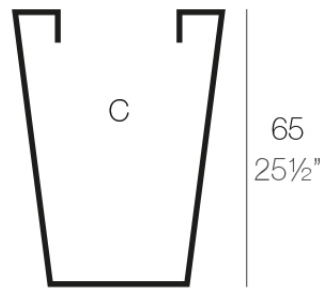

Info

Description

Pot made of polyethylene resin by rotational moulding. 100% Recyclable. Item suitable for indoor and outdoor use. Available in different finishes.

Weight: 3.3 Kg

50x50- 19 $\frac{1}{4}$ "x19 $\frac{1}{4}$ "

32x32 - 12 $\frac{1}{2}$ "x12 $\frac{1}{2}$ "

CONO CUADRADO ALTO 50 x 65 cm
HIGH SQUARE CONE 19 $\frac{1}{4}$ " x 25 $\frac{1}{2}$ "

C = 110 L
C = 29 gal

Finishes

finishes

SIMPLE Ref. 41250

white 2001

ecru 2003