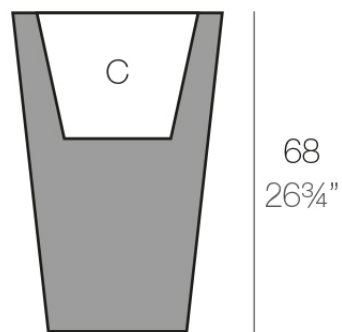

High square cone pot 45x45x68

Studio Vondom's extensive collection of indoor and outdoor planters offers timeless and minimalist designs that can help create unique and original atmospheres in homes, restaurants, and any other space.

Info

Description

Pot made of polyethylene resin by rotational moulding. 100% Recyclable. Item suitable for indoor and outdoor use. Available in different finishes.

Weight: 7.02 Kg

45x45 - 17³/₄"x17³/₄"

27x27 - 10³/₄"x10³/₄"

CONO CUADRADO ALTO 45 cm
SQUARE HIGH CONE 17³/₄"

C = 32 L
C = 8¹/₂ gal

Finishes

finishes

BASIC

Ref. 41245A

white 2001

ecru 2003