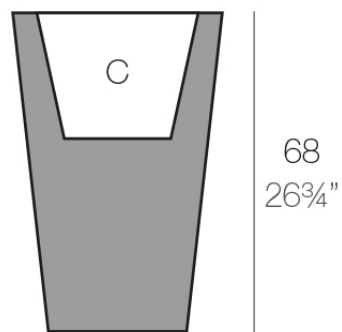

High square cone pot 45x45x68

Studio Vondom's extensive collection of indoor and outdoor planters offers timeless and minimalist designs that can help create unique and original atmospheres in homes, restaurants, and any other space.

Info

Description

Pot made of polyethylene resin by rotational moulding. 100% Recyclable. Item suitable for indoor and outdoor use. Available in different finishes.

Weight: 7.02 Kg

45x45 - 17³/₄"x17³/₄"

27x27 - 10³/₄"x10³/₄"

CONO CUADRADO ALTO 45 cm
SQUARE HIGH CONE 17³/₄"

C = 32 L
C = 8¹/₂ gal

Finishes

finishes

BASIC

Ref. 41245A

orange

crema