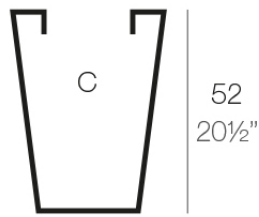

### Description

Pot made of polyethylene resin by rotational moulding. 100% Recyclable. Item suitable for indoor and outdoor use. Available in different finishes.

Weight: 1.85 Kg

40x40- 15¾"x15¾"

25,5x25,5 - 10"x10"

CONO CUADRADO ALTO 40 x 52 cm  
HIGH SQUARE CONE 15¾" x 20½"

C = 55 L  
C = 14½ gal