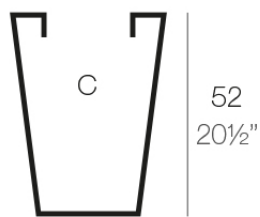

Info

Description

Pot made of polyethylene resin by rotational moulding. 100% Recyclable. Item suitable for indoor and outdoor use. Available in different finishes.

Weight: 1.85 Kg

40x40- 15¾"x15¾"

25,5x25,5 - 10"x10"

CONO CUADRADO ALTO 40 x 52 cm
HIGH SQUARE CONE 15¾" x 20½"

C = 55 L
C = 14½ gal

Finishes

finishes

SIMPLE Ref. 41240

white 2001

ecru 2003

tortora 2004