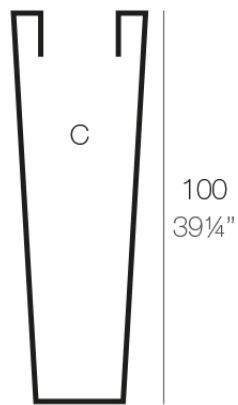

Info

Description

Pot made of polyethylene resin by rotational moulding. 100% Recyclable. Item suitable for indoor and outdoor use. Available in different finishes.

Weight: 7 Kg

35x35- 13 $\frac{3}{4}$ "x13 $\frac{3}{4}$ "

23x23 - 9"x9"

CONO CUADRADO ALTO 35 x 100 cm
HIGH SQUARE CONE 13 $\frac{3}{4}$ " x 39 $\frac{1}{4}$ "

C = 86 L

C = 22 $\frac{1}{2}$ gal

Finishes

finishes

SIMPLE
Ref. 41235

white 2001