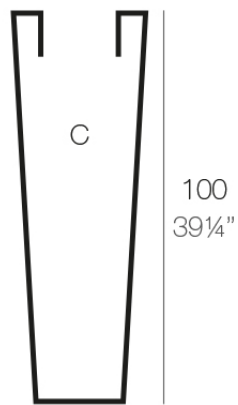

Info

Description

Pot made of polyethylene resin by rotational moulding. 100% Recyclable. Item suitable for indoor and outdoor use. Available in different finishes.

Weight: 7 Kg

35x35- 13 $\frac{3}{4}$ "x13 $\frac{3}{4}$ "

23x23 - 9"x9"

CONO CUADRADO ALTO 35 x 100 cm
HIGH SQUARE CONE 13 $\frac{3}{4}$ " x 39 $\frac{1}{4}$ "

C = 86 L
C = 22 $\frac{1}{2}$ gal

Finishes

finishes

SIMPLE
Ref. 41235

purjai red

orange