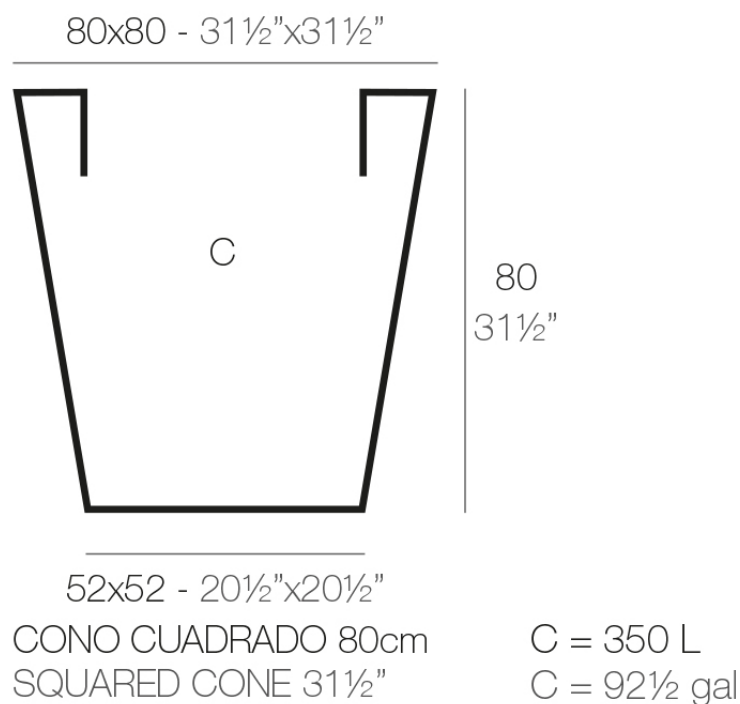

### Description

Pot made of polyethylene resin by rotational moulding. 100% Recyclable. Item suitable for indoor and outdoor use. Available in different finishes.

Weight: 18 Kg