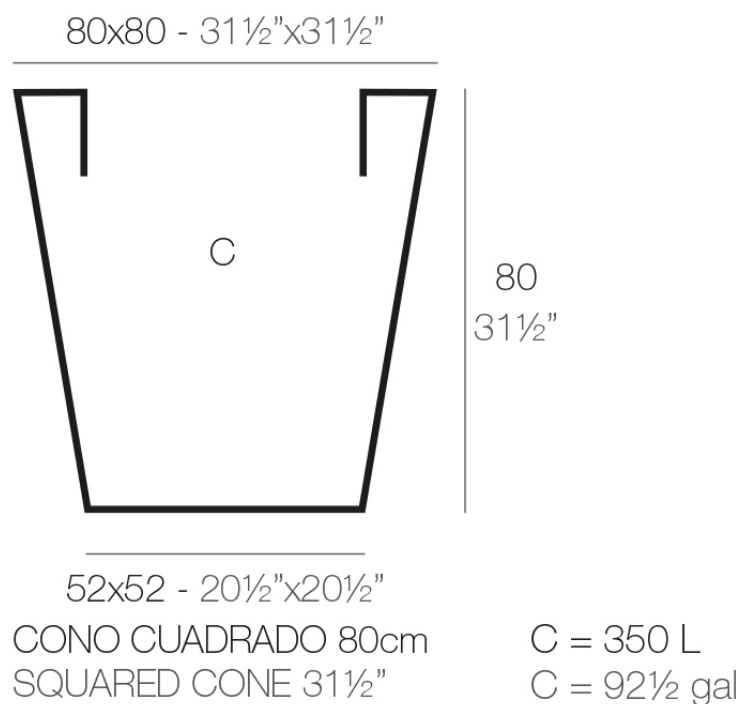

Info

Description

Pot made of polyethylene resin by rotational moulding. 100% Recyclable. Item suitable for indoor and outdoor use. Available in different finishes.

Weight: 18 Kg

Finishes

finishes

SIMPLE
Ref. 41180