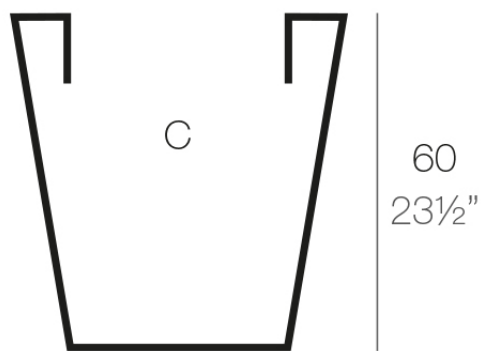

Info

Description

Pot made of polyethylene resin by rotational moulding. 100% Recyclable. Item suitable for indoor and outdoor use. Available in different finishes.

Weight: 8.4 Kg

60x60 - 23½"x23½"

39x39 - 15¼"x15¼"

CONO CUADRADO 60cm
SQUARED CONE 23½"

C = 150 L
C = 39½ gal

Finishes

finishes

SIMPLE
Ref. 41160

white 2001

ecru 2003

tortora 2004