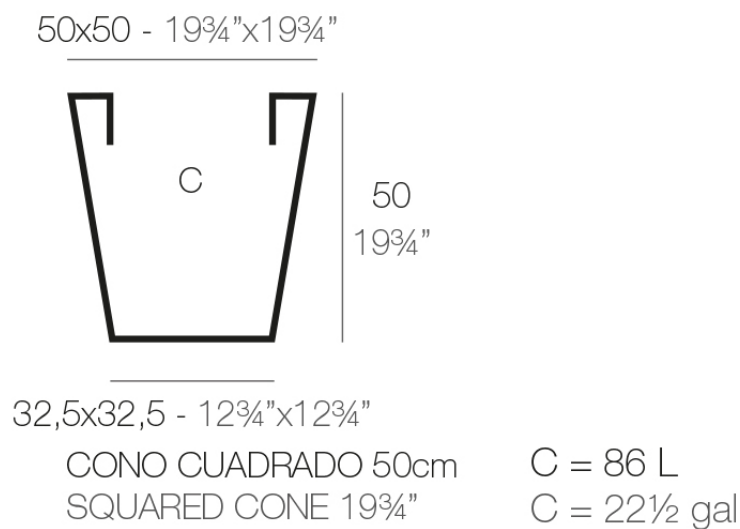

Info

Description

Pot made of polyethylene resin by rotational moulding. 100% Recyclable. Item suitable for indoor and outdoor use. Available in different finishes.

Weight: 5.5 Kg

Finishes

finishes

SIMPLE

Ref. 41150