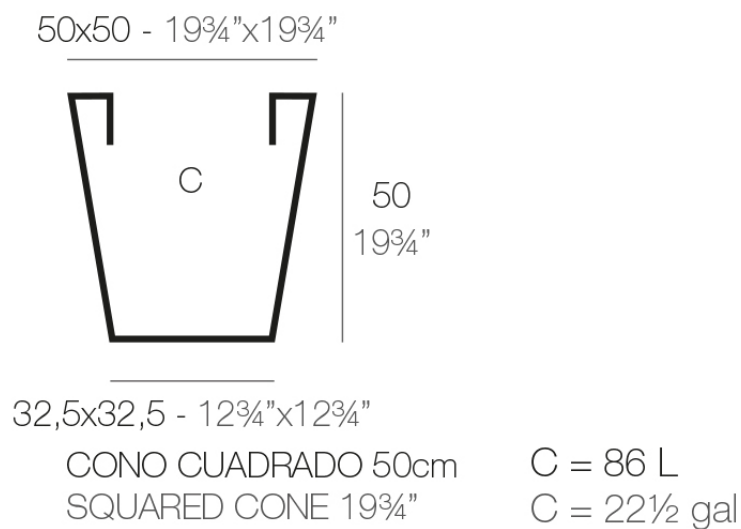

### Description

Pot made of polyethylene resin by rotational moulding. 100% Recyclable. Item suitable for indoor and outdoor use. Available in different finishes.

Weight: 5.5 Kg