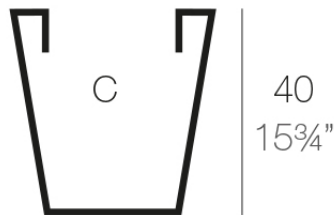

Info

Description

Pot made of polyethylene resin by rotational moulding. 100% Recyclable. Item suitable for indoor and outdoor use. Available in different finishes.

Weight: 3.2 Kg

40x40 - 15³/₄"x15³/₄"

26x26 - 10¹/₄"x10¹/₄"