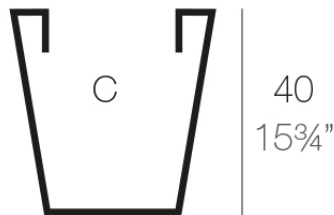

Info

Description

Pot made of polyethylene resin by rotational moulding. 100% Recyclable. Item suitable for indoor and outdoor use. Available in different finishes.

Weight: 3.2 Kg

40x40 - 15¾"x15¾"

26x26 - 10¼"x10¼"

CONO CUADRADO 40cm
SQUARED CONE 15¾"

C = 44 L
C = 11½ gal

Finishes

finishes

SIMPLE
Ref. 41140

white 2001

ecru 2003

tortora 2004