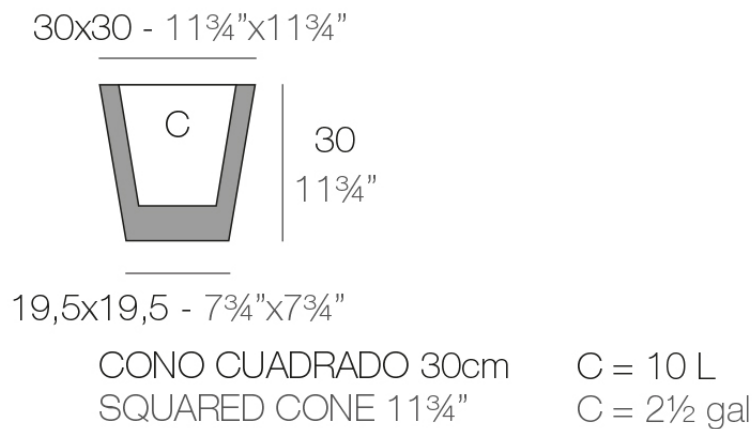

Info

Description

Pot made of polyethylene resin by rotational moulding. 100% Recyclable. Item suitable for indoor and outdoor use. Available in different finishes.

Weight: 1.7 Kg

Finishes

finishes

BASIC

Ref. 41130A