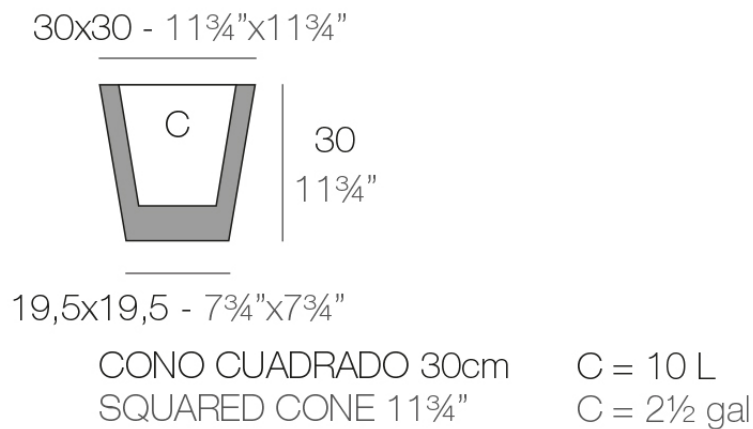

### Description

Pot made of polyethylene resin by rotational moulding. 100% Recyclable. Item suitable for indoor and outdoor use. Available in different finishes.

Weight: 1.7 Kg