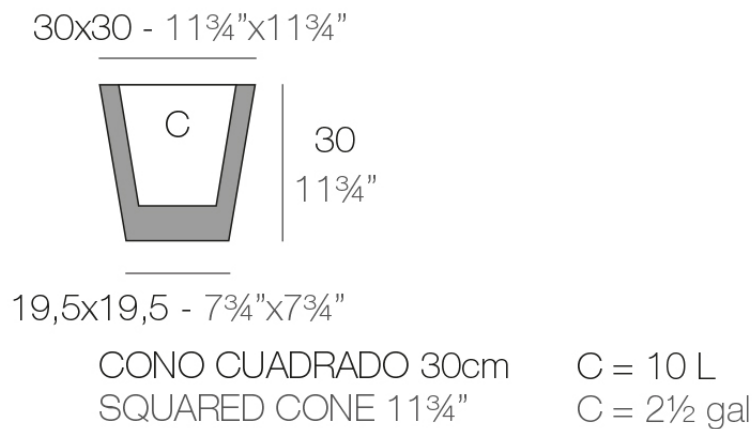

Info

Description

Pot made of polyethylene resin by rotational moulding. 100% Recyclable. Item suitable for indoor and outdoor use. Available in different finishes.

Weight: 1.7 Kg

Finishes

finishes

BASIC

Ref. 41130A