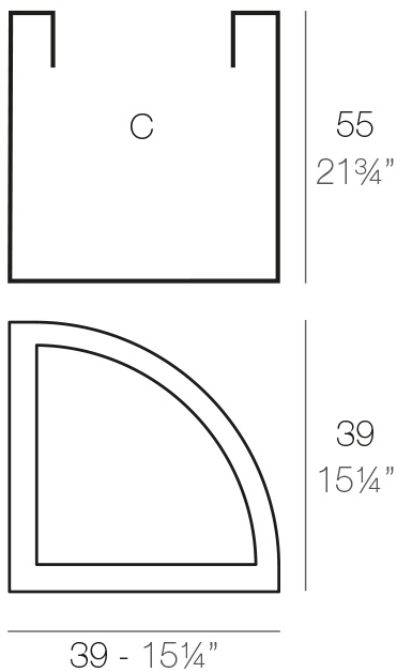

Info

Description

Pot made of polyethylene resin by rotational moulding. 100% Recyclable. Item suitable for indoor and outdoor use. Available in different finishes.

Weight: 1.9 Kg

ANGULAR 39 x 55 cm C = 70 L 5 cm
ANGULAR 15¹/₄" x 21³/₄" C = 18¹/₂ gal