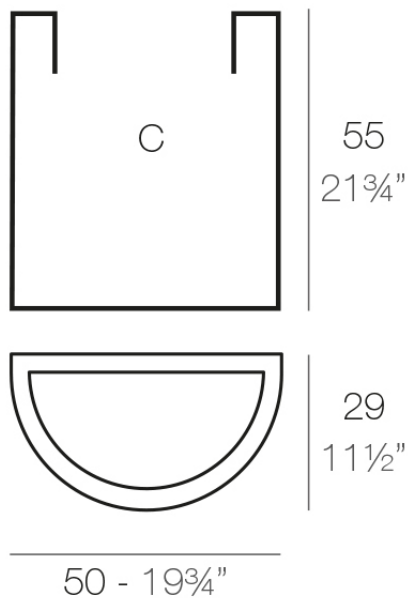

Half cylinder pot 50x29x55

Studio Vondom's extensive collection of indoor and outdoor planters offers timeless and minimalist designs that can help create unique and original atmospheres in homes, restaurants, and any other space.

Info

Description

Pot made of polyethylene resin by rotational moulding. 100% Recyclable. Item suitable for indoor and outdoor use. Available in different finishes.

Weight: 1.9 Kg

MEDIO CILINDRO 50 x 55 cm C = 65 L 55 cm
MEDIO CILINDRO 19 3/4" x 21 3/4" C = 17 1/2 gal