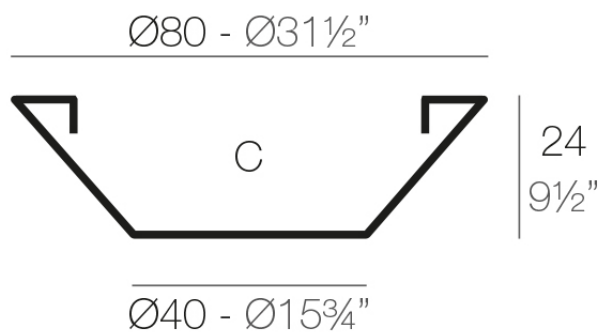

Info

Description

Pot made of polyethylene resin by rotational moulding. 100% Recyclable. Item suitable for indoor and outdoor use. Available in different finishes.

Weight: 3.2 Kg

CENTRO $\text{Ø}80$
CENTRE $\text{Ø}31\frac{1}{2}"$

C = 70 L
C = $18\frac{1}{2}$ gal

Finishes

finishes

SIMPLE

Ref. 40880

orange

ice

notte blue