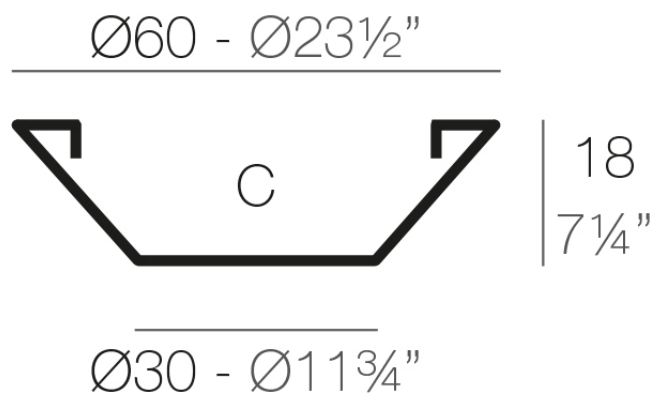

Info

Description

Pot made of polyethylene resin by rotational moulding. 100% Recyclable. Item suitable for indoor and outdoor use. Available in different finishes.

Weight: 0.85 Kg

CENTRO Ø60

C = 30 L

CENTRE Ø23½"