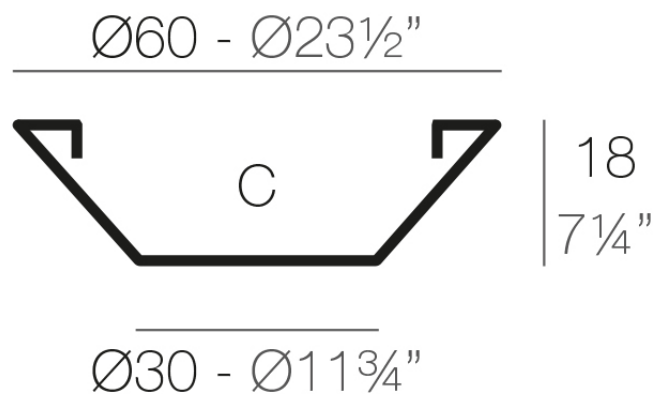

Info

Description

Pot made of polyethylene resin by rotational moulding. 100% Recyclable. Item suitable for indoor and outdoor use. Available in different finishes.

Weight: 0.85 Kg

CENTRO $\text{Ø}60$

C = 30 L

CENTRE $\text{Ø}23\frac{1}{2}"$

C = 8 gal

Finishes

finishes

SIMPLE
Ref. 40860

white 2001

ecru 2003

tortora 2004