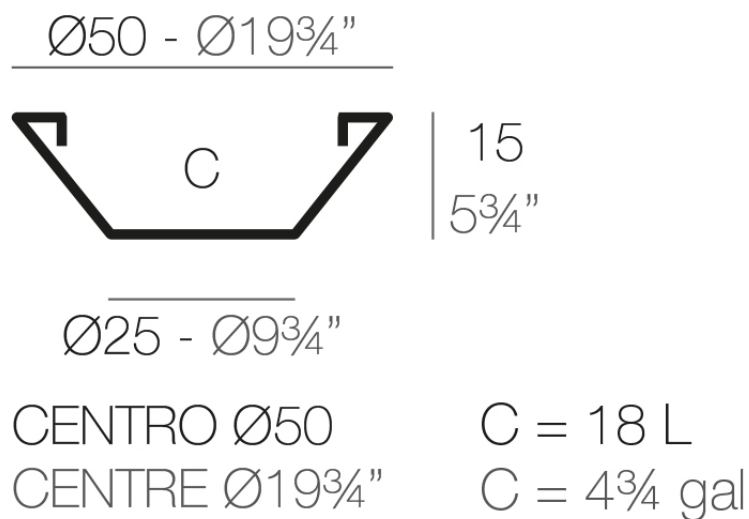

Info

Description

Pot made of polyethylene resin by rotational moulding. 100% Recyclable. Item suitable for indoor and outdoor use. Available in different finishes.

Weight: 2.2 Kg

Finishes

finishes

SIMPLE

Ref. 40850