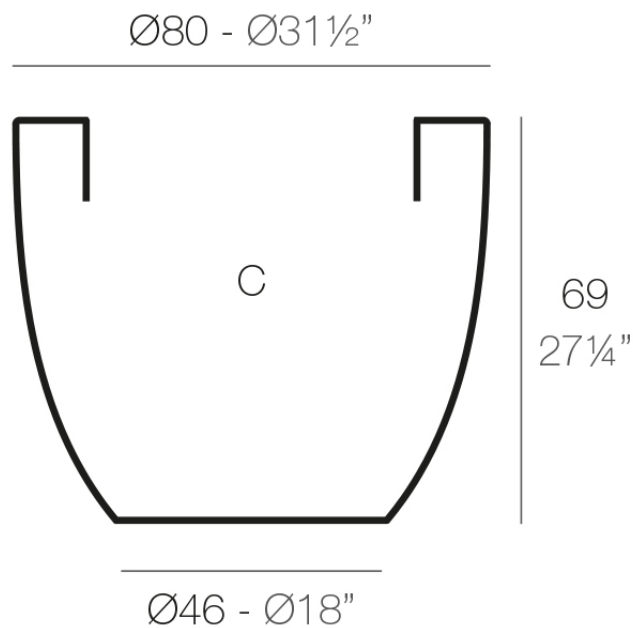

Info

Description

Pot made of polyethylene resin by rotational moulding. 100% Recyclable. Item suitable for indoor and outdoor use. Available in different finishes.

Weight: 8 Kg

CUENCO $\text{Ø}80$ cm

BOWL $\text{Ø}31\frac{1}{2}"$

C = 280 L

C = 74 gal

Finishes

finishes

SIMPLE Ref. 40780

white 2001

ecru 2003

tortora 2004