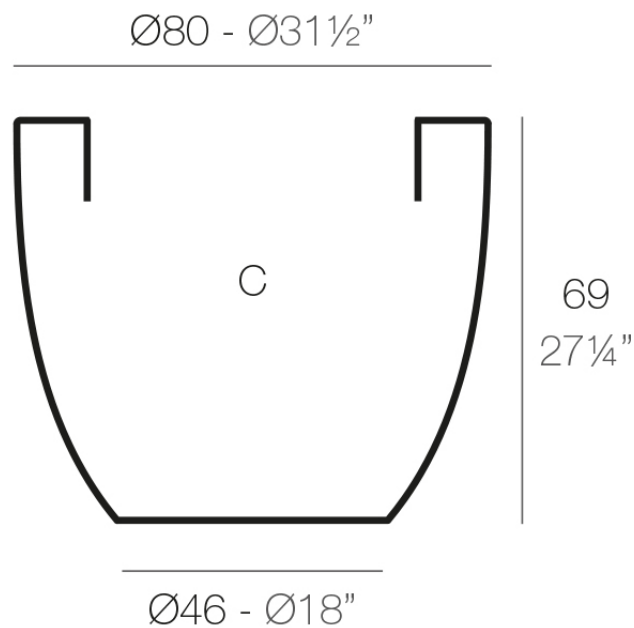

### Description

Pot made of polyethylene resin by rotational moulding. 100% Recyclable. Item suitable for indoor and outdoor use. Available in different finishes.

Weight: 8 Kg

CUENCO  $\text{Ø}80$  cm

BOWL  $\text{Ø}31\frac{1}{2}"$

C = 280 L

C = 74 gal