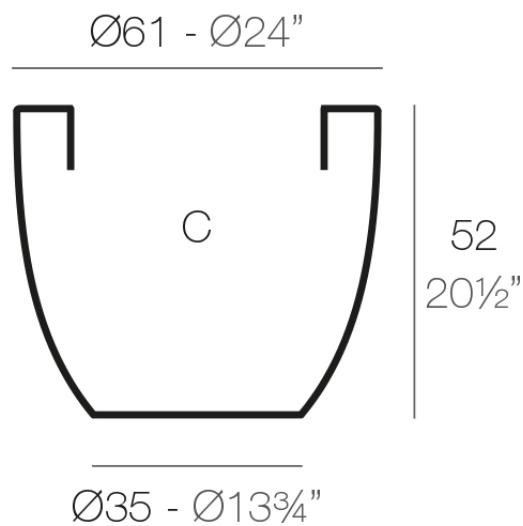

Info

Description

Pot made of polyethylene resin by rotational moulding. 100% Recyclable. Item suitable for indoor and outdoor use. Available in different finishes.

Weight: 4.2 Kg

CUENCO $\text{Ø}60$ cm
BOWL $\text{Ø}23\frac{1}{2}''$

C = 120 L
C = $31\frac{3}{4}$ gal

Finishes

finishes

SIMPLE
Ref. 40760

orange

ice

notte blue

crema