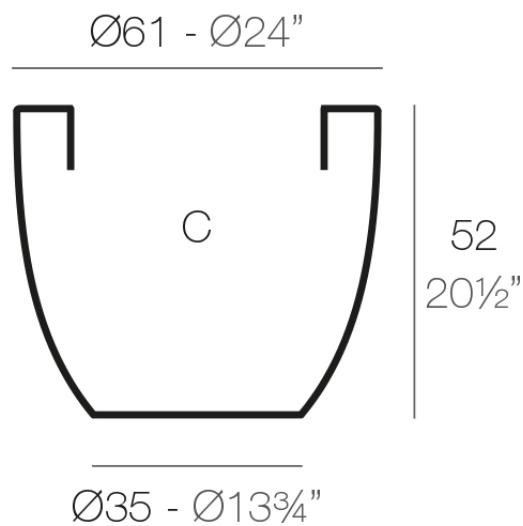

Info

Description

Pot made of polyethylene resin by rotational moulding. 100% Recyclable. Item suitable for indoor and outdoor use. Available in different finishes.

Weight: 4.2 Kg

CUENCO $\text{Ø}60$ cm
BOWL $\text{Ø}23\frac{1}{2}''$

C = 120 L
C = $31\frac{3}{4}$ gal

Finishes

finishes

SIMPLE Ref. 40760

white 2001

ecru 2003

tortora 2004

cream 2017