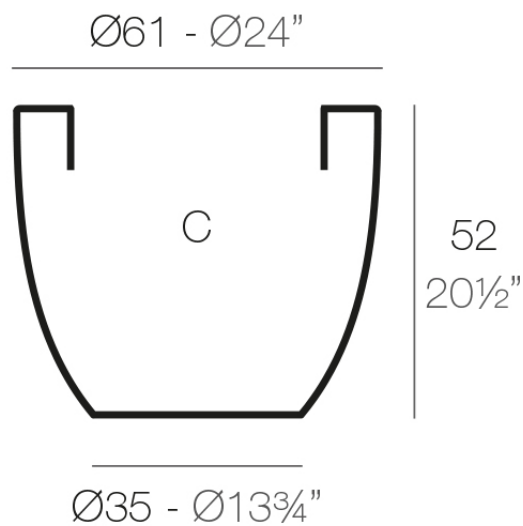

Info

Description

Pot made of polyethylene resin by rotational moulding. 100% Recyclable. Item suitable for indoor and outdoor use. Available in different finishes.

Weight: 4.2 Kg

CUENCO $\text{Ø}60$ cm
BOWL $\text{Ø}23\frac{1}{2}''$

C = 120 L
C = $31\frac{3}{4}$ gal

Finishes

finishes

SIMPLE

Ref. 40760

white 2001

ecru 2003

tortora 2004