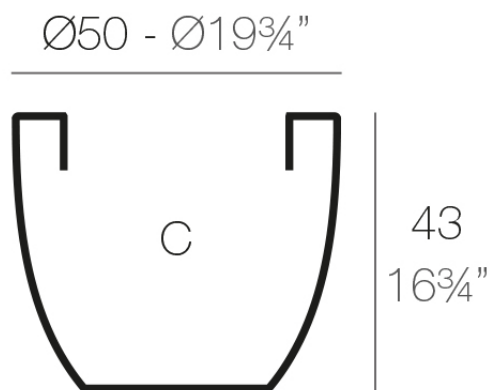

Info

Description

Pot made of polyethylene resin by rotational moulding. 100% Recyclable. Item suitable for indoor and outdoor use. Available in different finishes.

Weight: 2.9 Kg

$\text{Ø}28,5 - \text{Ø}11\frac{1}{4}"$

CUENCO $\text{Ø}50$ cm

BOWL $\text{Ø}19\frac{3}{4}"$

C = 70 L

C = $18\frac{1}{4}$ gal

Finishes

finishes

SIMPLE

Ref. 40750