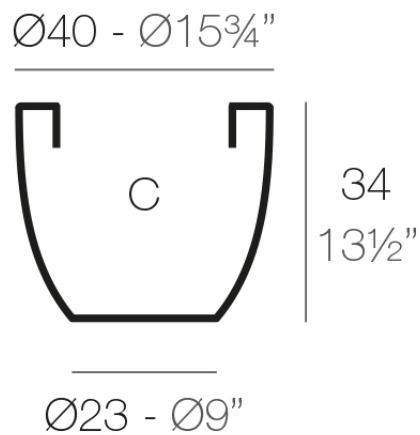

Info

Description

Pot made of polyethylene resin by rotational moulding. 100% Recyclable. Item suitable for indoor and outdoor use. Available in different finishes.

Weight: 1.8 Kg

CUENCO $\text{Ø}40$ cm
BOWL $\text{Ø}15\frac{3}{4}"$

C = 35 L
C = $9\frac{1}{4}$ gal

Finishes

finishes

SIMPLE
Ref. 40740

orange

ice

notte blue

crema