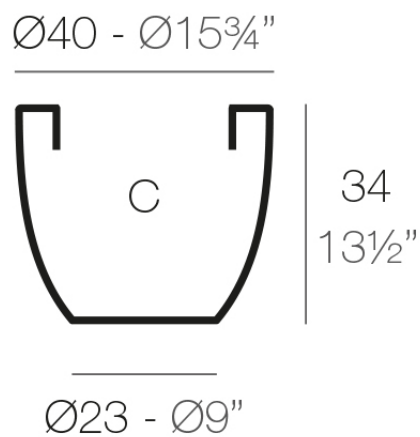

### Description

Pot made of polyethylene resin by rotational moulding. 100% Recyclable. Item suitable for indoor and outdoor use. Available in different finishes.

Weight: 1.8 Kg

CUENCO  $\text{Ø}40$  cm  
BOWL  $\text{Ø}15\frac{3}{4}"$

C = 35 L  
C =  $9\frac{1}{4}$  gal