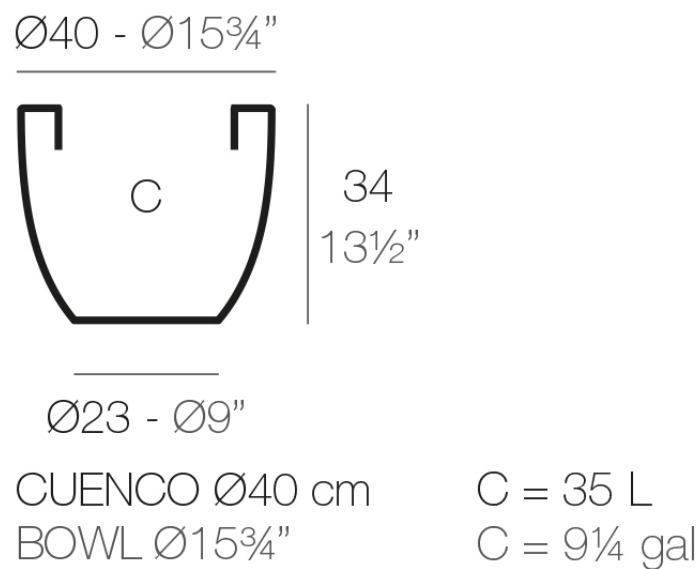

Info

Description

Pot made of polyethylene resin by rotational moulding. 100% Recyclable. Item suitable for indoor and outdoor use. Available in different finishes.

Weight: 1.8 Kg

Finishes

finishes

SIMPLE
Ref. 40740