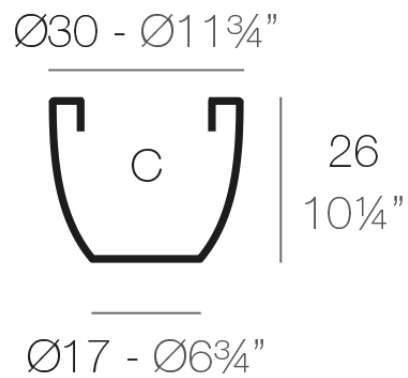

### Description

Pot made of polyethylene resin by rotational moulding. 100% Recyclable. Item suitable for indoor and outdoor use. Available in different finishes.

Weight: 0.8 Kg

CUENCO  $\text{Ø}30$  cm  
BOWL  $\text{Ø}11\frac{3}{4}"$

C = 15 L  
C = 4 gal