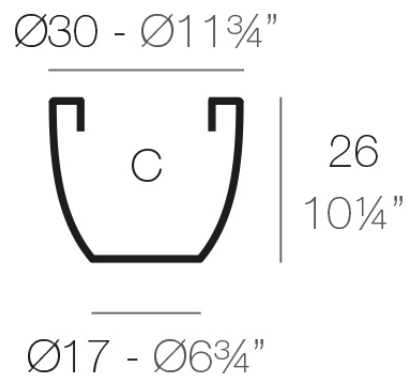

Info

Description

Pot made of polyethylene resin by rotational moulding. 100% Recyclable. Item suitable for indoor and outdoor use. Available in different finishes.

Weight: 0.8 Kg

CUENCO $\text{Ø}30$ cm
BOWL $\text{Ø}11\frac{3}{4}"$

C = 15 L
C = 4 gal

Finishes

finishes

SIMPLE Ref. 40730

white 2001

ecru 2003

tortora 2004

cream 2017