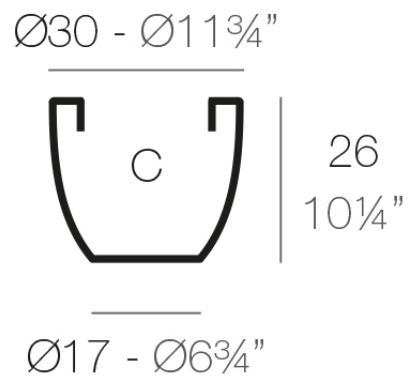

Info

Description

Pot made of polyethylene resin by rotational moulding. 100% Recyclable. Item suitable for indoor and outdoor use. Available in different finishes.

Weight: 0.8 Kg

CUENCO $\text{Ø}30$ cm
BOWL $\text{Ø}11\frac{3}{4}"$