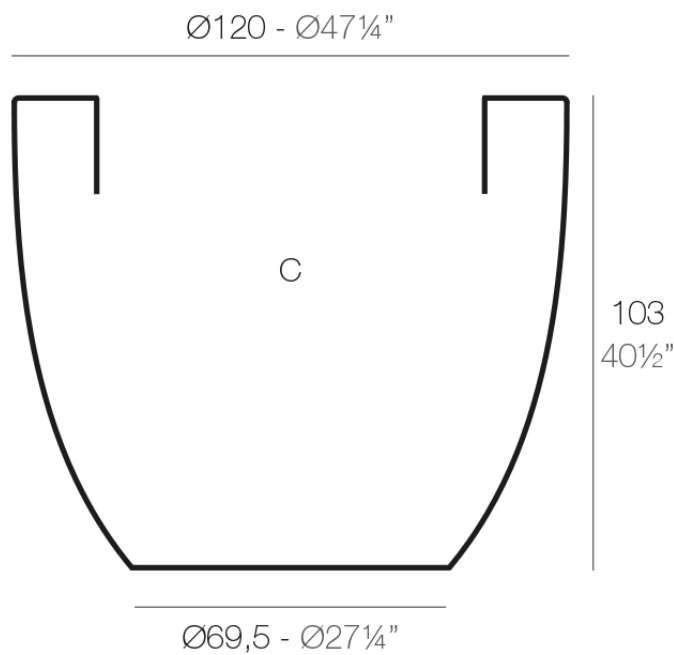

Info

Description

Pot made of polyethylene resin by rotational moulding. 100% Recyclable. Item suitable for indoor and outdoor use. Available in different finishes.

Weight: 22 Kg

CUENCO $\text{Ø}120$ cm
BOWL $\text{Ø}47\frac{1}{4}"$

C = 950 L
C = 251 gal

Finishes

finishes

SIMPLE Ref. 40712

white 2001

ecru 2003

tortora 2004

cream 2017