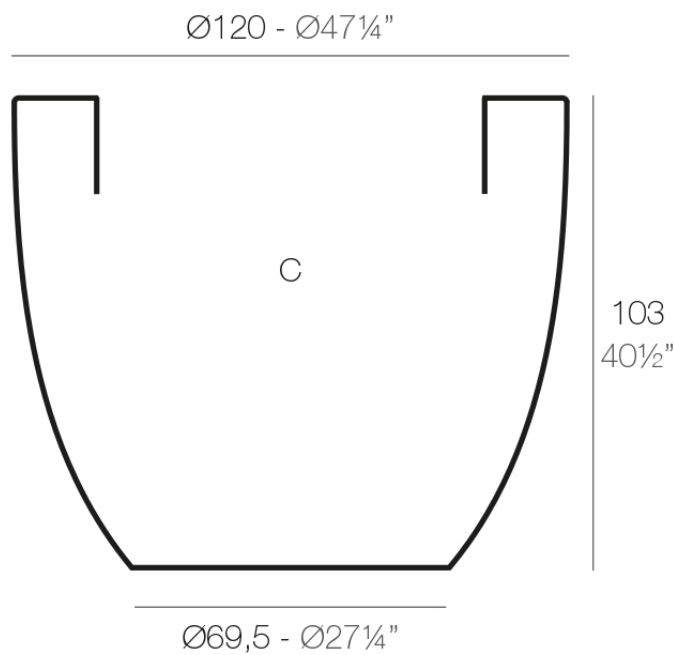

Info

Description

Pot made of polyethylene resin by rotational moulding. 100% Recyclable. Item suitable for indoor and outdoor use. Available in different finishes.

Weight: 22 Kg

CUENCO $\text{Ø}120$ cm
BOWL $\text{Ø}47\frac{1}{4}"$

C = 950 L
C = 251 gal

Finishes

finishes

SIMPLE
Ref. 40712

orange

notte blue

ice

crema