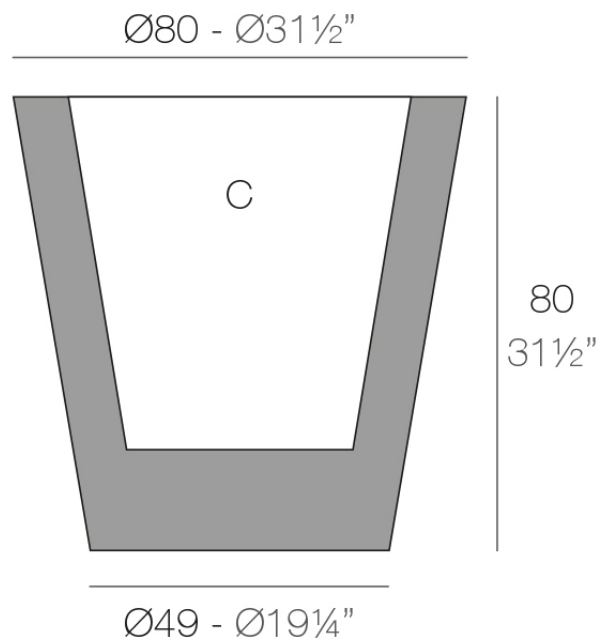

### Description

Pot made of polyethylene resin by rotational moulding. 100% Recyclable. Item suitable for indoor and outdoor use. Available in different finishes.

Weight: 13.02 Kg

CONO Ø80 cm  
CONO Ø31½"