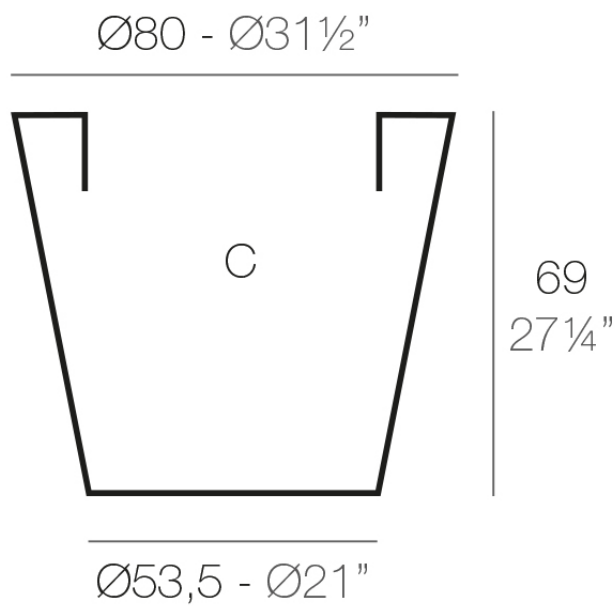

### Description

Pot made of polyethylene resin by rotational moulding. 100% Recyclable. Item suitable for indoor and outdoor use. Available in different finishes.

Weight: 8 Kg

CONO Ø80 cm

C = 250 L

CONO Ø31½"

C = 66 gal