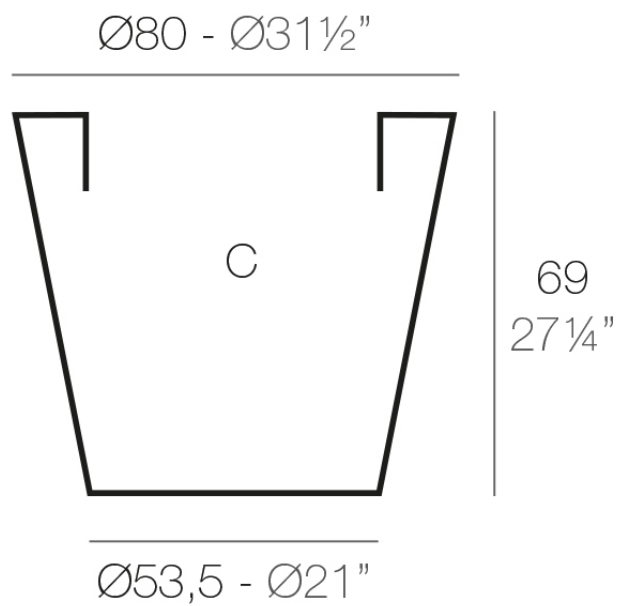

### Description

Pot made of polyethylene resin by rotational moulding. 100% Recyclable. Item suitable for indoor and outdoor use. Available in different finishes.

Weight: 8 Kg

CONO Ø80 cm      C = 250 L  
CONO Ø31½"      C = 66 gal