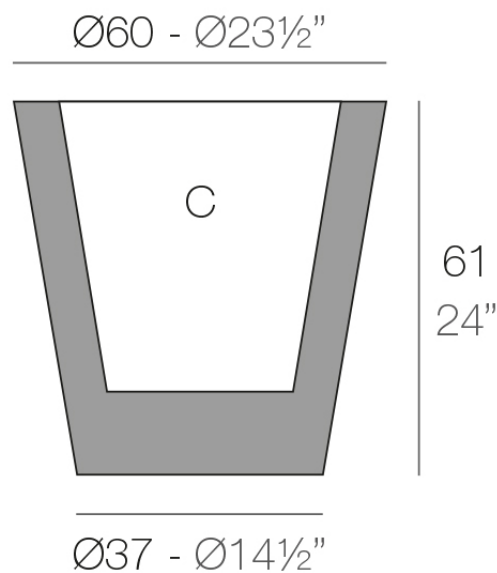

Info

Description

Pot made of polyethylene resin by rotational moulding. 100% Recyclable. Item suitable for indoor and outdoor use. Available in different finishes.

Weight: 6.85 Kg

CONO $\text{Ø}60$ cm
CONO $\text{Ø}23\frac{1}{2}"$

C = 60 L
C = $15\frac{3}{4}$ gal

Finishes

finishes

BASIC

Ref. 40660A

white 2001

ecru 2003

tortora 2004