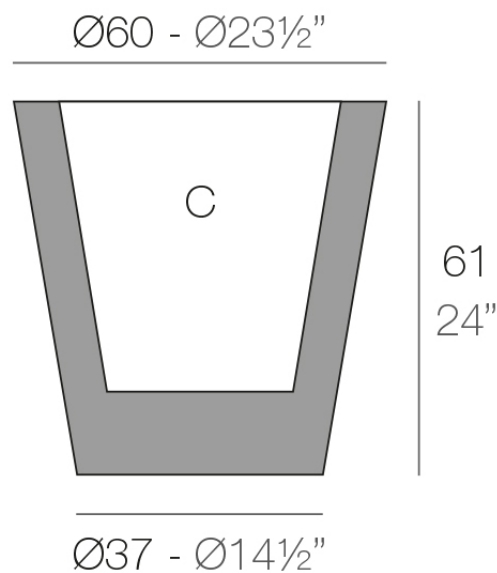

### Description

Pot made of polyethylene resin by rotational moulding. 100% Recyclable. Item suitable for indoor and outdoor use. Available in different finishes.

Weight: 6.85 Kg

CONO  $\text{Ø}60$  cm  
CONO  $\text{Ø}23\frac{1}{2}"$