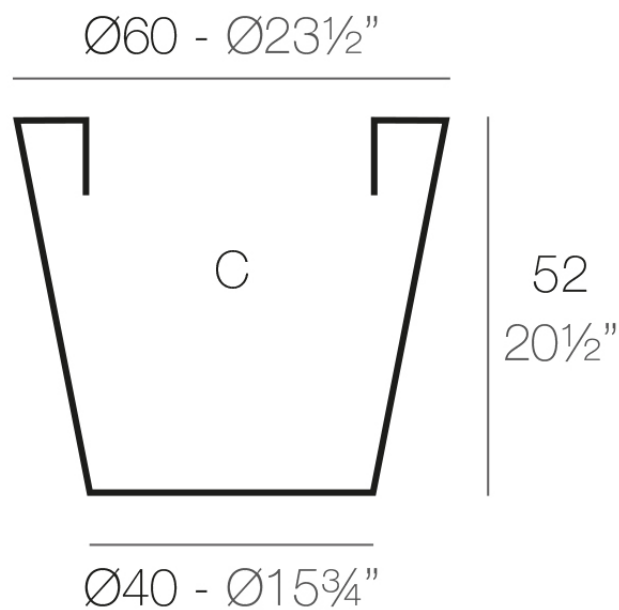

Info

Description

Pot made of polyethylene resin by rotational moulding. 100% Recyclable. Item suitable for indoor and outdoor use. Available in different finishes.

Weight: 2.1 Kg

CONO Ø60 cm

CONO Ø23½"

C = 100 L