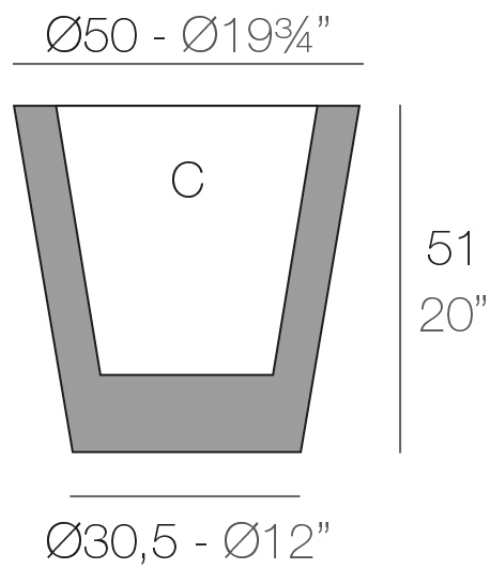

Info

Description

Pot made of polyethylene resin by rotational moulding. 100% Recyclable. Item suitable for indoor and outdoor use. Available in different finishes.

Weight: 4.1 Kg

CONO Ø50 cm

CONO Ø19 $\frac{3}{4}"$