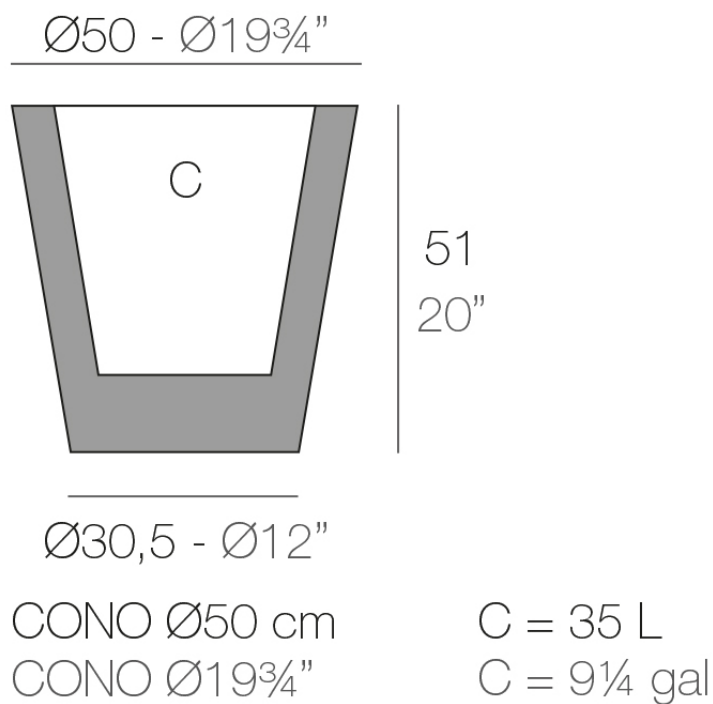

Info

Description

Pot made of polyethylene resin by rotational moulding. 100% Recyclable. Item suitable for indoor and outdoor use. Available in different finishes.

Weight: 4.1 Kg

Finishes

finishes

BASIC

Ref. 40650A