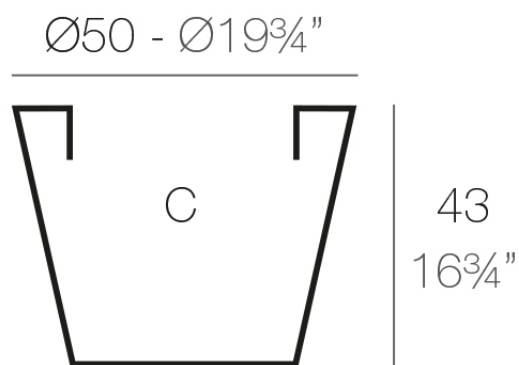

### Description

Pot made of polyethylene resin by rotational moulding. 100% Recyclable. Item suitable for indoor and outdoor use. Available in different finishes.

Weight: 1.45 Kg

$\text{Ø}33,5 - \text{Ø}13\frac{1}{4}"$

CONO  $\text{Ø}50$  cm

CONO  $\text{Ø}19\frac{3}{4}"$

C = 60 L

C =  $15\frac{3}{4}$  gal