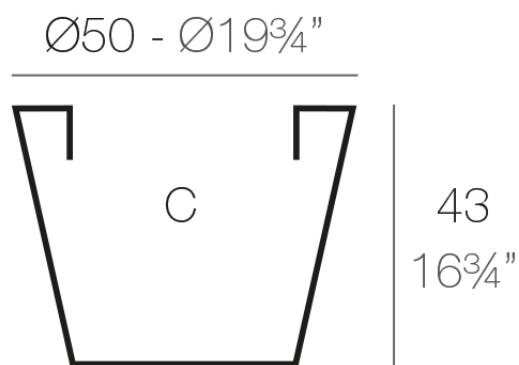

Info

Description

Pot made of polyethylene resin by rotational moulding. 100% Recyclable. Item suitable for indoor and outdoor use. Available in different finishes.

Weight: 1.45 Kg

$\text{Ø}33,5 - \text{Ø}13\frac{1}{4}"$

CONO $\text{Ø}50$ cm

CONO $\text{Ø}19\frac{3}{4}"$

C = 60 L

C = $15\frac{3}{4}$ gal

Finishes

finishes

SIMPLE

Ref. 40650