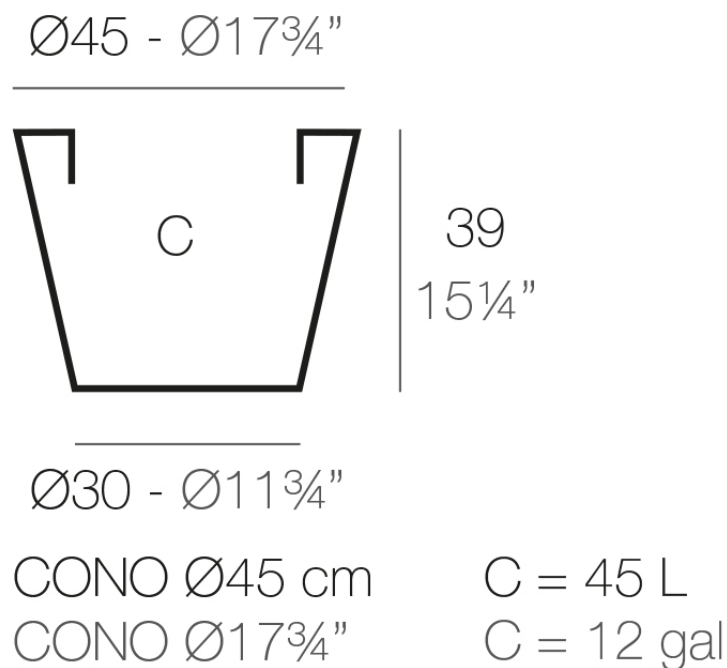

Info

Description

Pot made of polyethylene resin by rotational moulding. 100% Recyclable. Item suitable for indoor and outdoor use. Available in different finishes.

Weight: 0.53 Kg

Finishes

finishes

SIMPLE

Ref. 40645