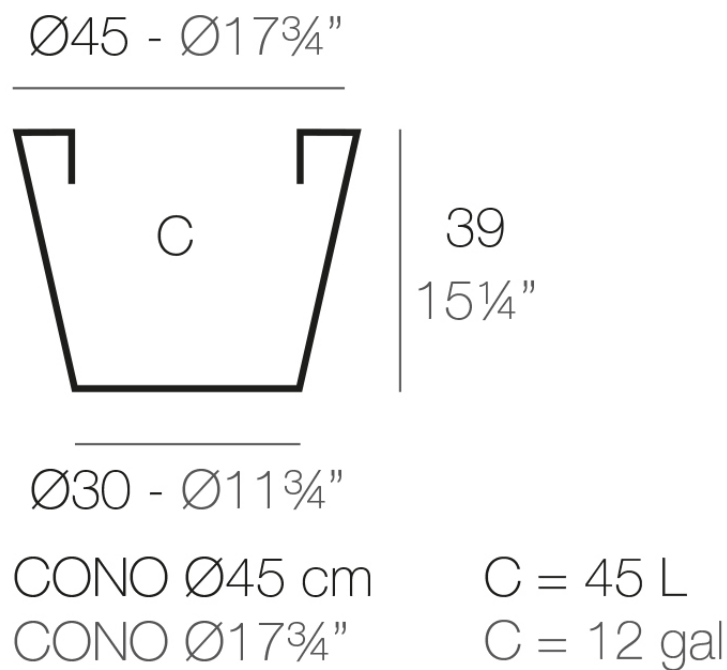

### Description

Pot made of polyethylene resin by rotational moulding. 100% Recyclable. Item suitable for indoor and outdoor use. Available in different finishes.

Weight: 0.53 Kg