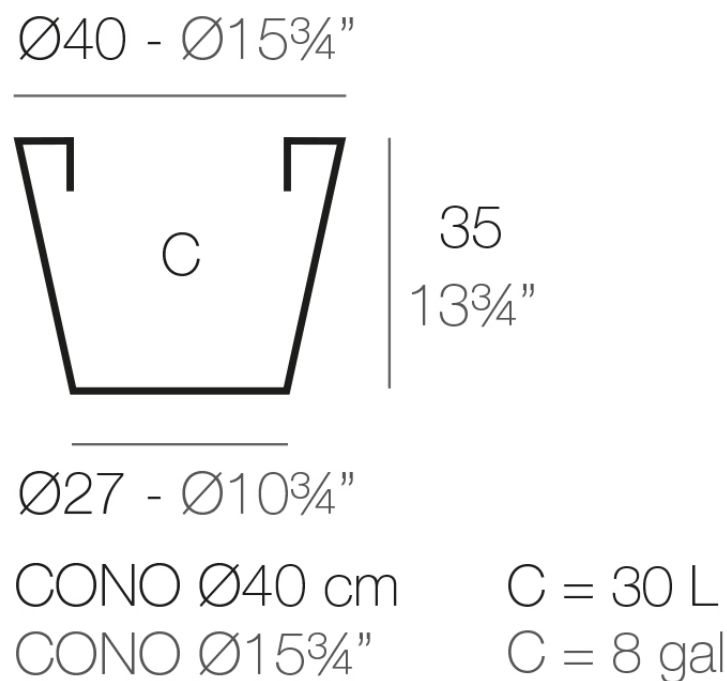

### Description

Pot made of polyethylene resin by rotational moulding. 100% Recyclable. Item suitable for indoor and outdoor use. Available in different finishes.

Weight: 0.4 Kg