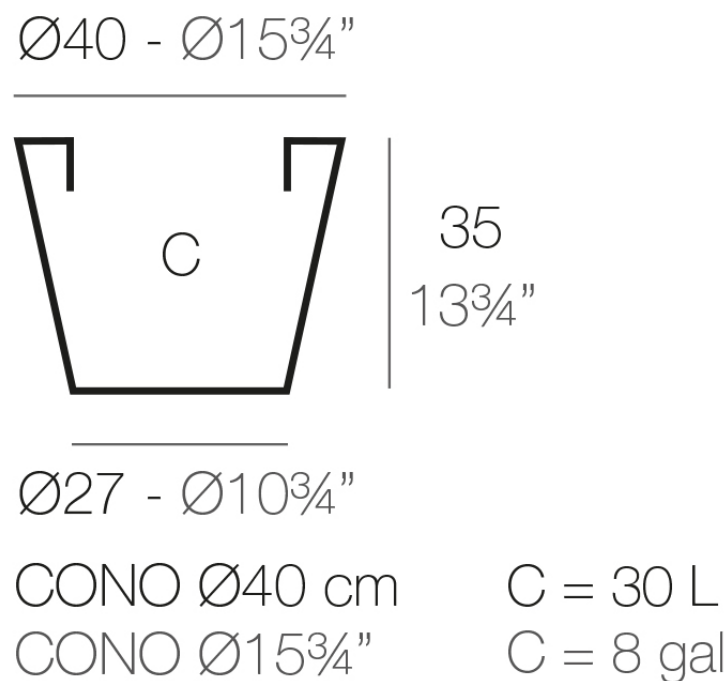

Info

Description

Pot made of polyethylene resin by rotational moulding. 100% Recyclable. Item suitable for indoor and outdoor use. Available in different finishes.

Weight: 0.4 Kg

Finishes

finishes

SIMPLE

Ref. 40640