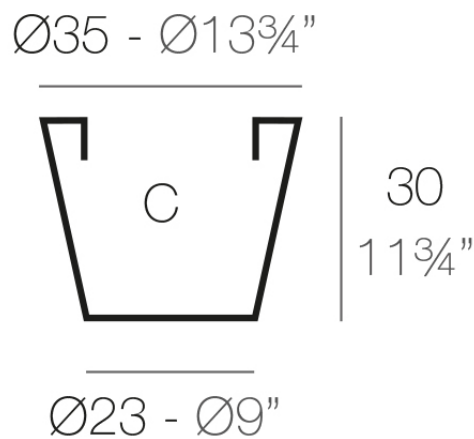

### Description

Pot made of polyethylene resin by rotational moulding. 100% Recyclable. Item suitable for indoor and outdoor use. Available in different finishes.

Weight: 0.28 Kg

CONO  $\text{Ø}35$  cm

C = 20 L

CONO  $\text{Ø}13\frac{3}{4}"$

C =  $5\frac{1}{4}$  gal