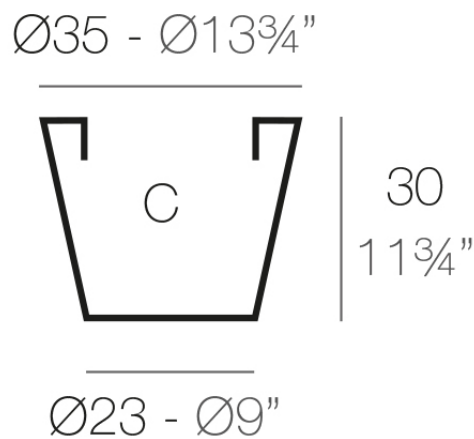

Info

Description

Pot made of polyethylene resin by rotational moulding. 100% Recyclable. Item suitable for indoor and outdoor use. Available in different finishes.

Weight: 0.28 Kg

CONO Ø35 cm

C = 20 L

CONO Ø13 $\frac{3}{4}"$

C = 5 $\frac{1}{4}$ gal

Finishes

finishes

SIMPLE

Ref. 40635

white 2001

ecru 2003

tortora 2004