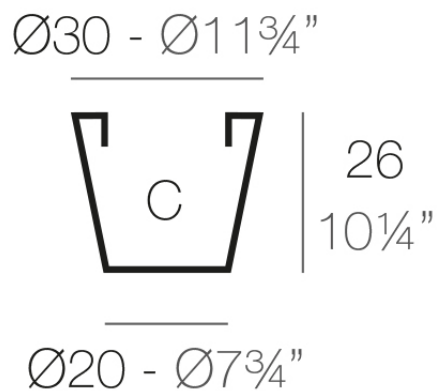

Info

Description

Pot made of polyethylene resin by rotational moulding. 100% Recyclable. Item suitable for indoor and outdoor use. Available in different finishes.

Weight: 0.16 Kg

CONO $\text{Ø}30$ cm

C = 12 L

CONO $\text{Ø}11\frac{3}{4}"$

C = $3\frac{1}{4}$ gal

Finishes

finishes

SIMPLE Ref. 40630

white 2001

ecru 2003

tortora 2004