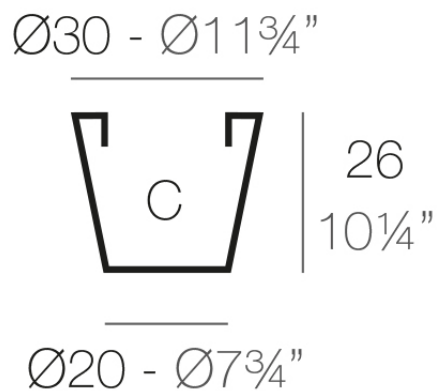

Info

Description

Pot made of polyethylene resin by rotational moulding. 100% Recyclable. Item suitable for indoor and outdoor use. Available in different finishes.

Weight: 0.16 Kg

CONO Ø30 cm

C = 12 L

CONO Ø11 $\frac{3}{4}"$