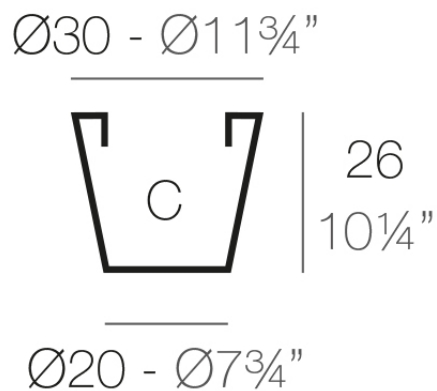

### Description

Pot made of polyethylene resin by rotational moulding. 100% Recyclable. Item suitable for indoor and outdoor use. Available in different finishes.

Weight: 0.16 Kg

CONO Ø30 cm

C = 12 L

CONO Ø11 $\frac{3}{4}"$

C = 3 $\frac{1}{4}$  gal