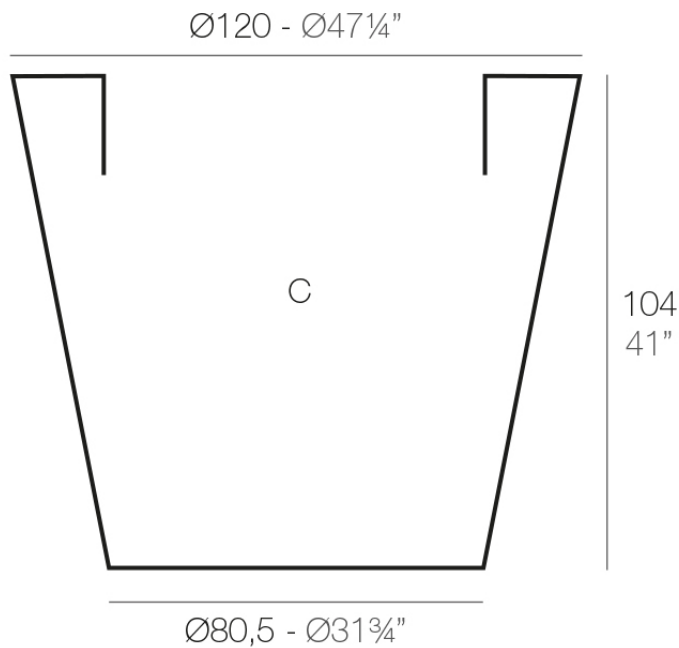

### Description

Pot made of polyethylene resin by rotational moulding. 100% Recyclable. Item suitable for indoor and outdoor use. Available in different finishes.

Weight: 25 Kg

CONO  $\text{Ø}120$  cm

C = 820 L