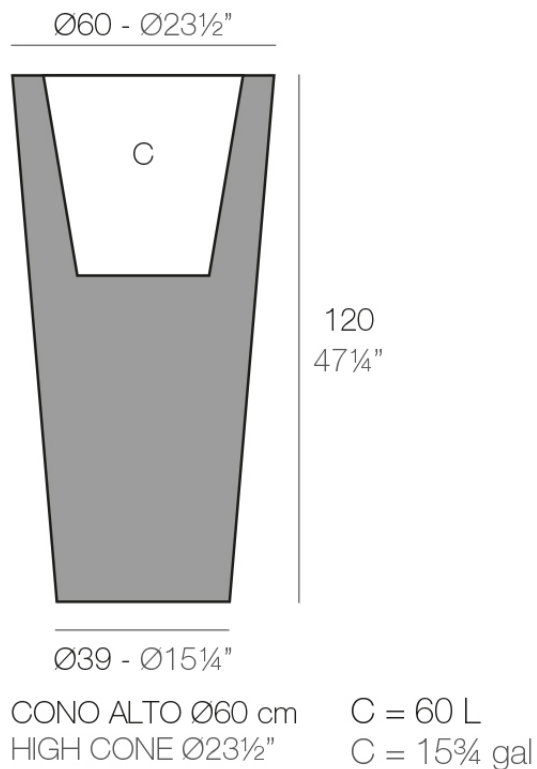

Info

Description

Pot made of polyethylene resin by rotational moulding. 100% Recyclable. Item suitable for indoor and outdoor use. Available in different finishes.

Weight: 13 Kg

Finishes

finishes

BASIC

Ref. 40560A