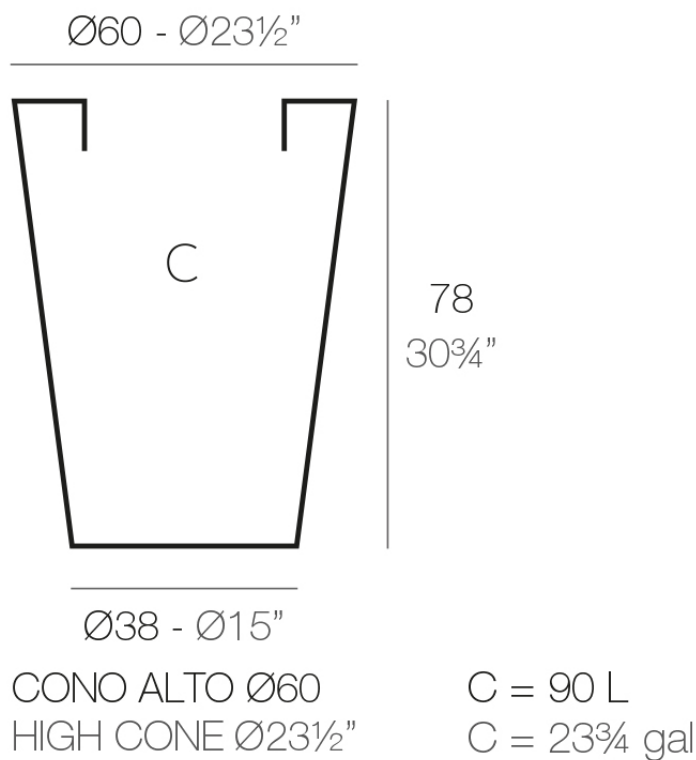

### Description

Pot made of polyethylene resin by rotational moulding. 100% Recyclable. Item suitable for indoor and outdoor use. Available in different finishes.

Weight: 3.1 Kg