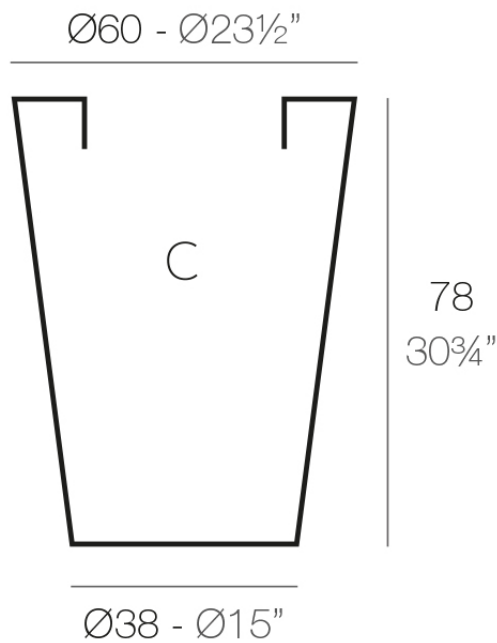

### Description

Pot made of polyethylene resin by rotational moulding. 100% Recyclable. Item suitable for indoor and outdoor use. Available in different finishes.

Weight: 3.1 Kg

CONO ALTO Ø60  
HIGH CONE Ø23½"

C = 90 L  
C = 23¾ gal