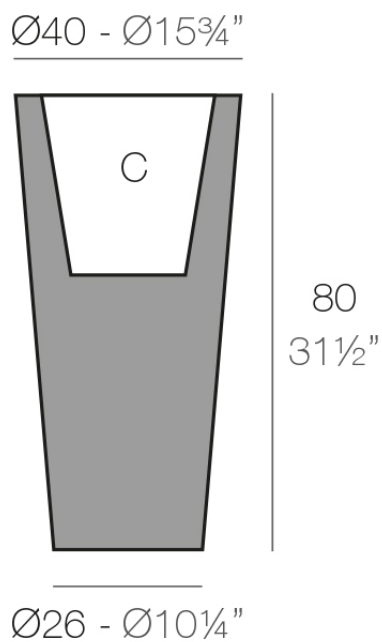

### Description

Pot made of polyethylene resin by rotational moulding. 100% Recyclable. Item suitable for indoor and outdoor use. Available in different finishes.

Weight: 6.5 Kg

CONO ALTO  $\text{Ø}40$  cm  
HIGH CONE  $\text{Ø}15\frac{3}{4}"$

C = 16 L  
C =  $4\frac{1}{4}$  gal