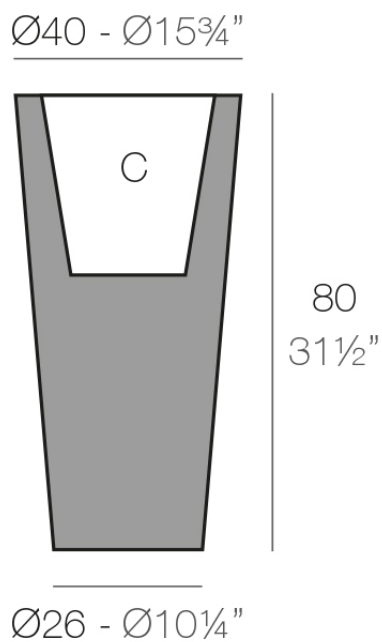

Info

Description

Pot made of polyethylene resin by rotational moulding. 100% Recyclable. Item suitable for indoor and outdoor use. Available in different finishes.

Weight: 6.5 Kg

CONO ALTO $\text{Ø}40$ cm
HIGH CONE $\text{Ø}15\frac{3}{4}"$

C = 16 L
C = $4\frac{1}{4}$ gal