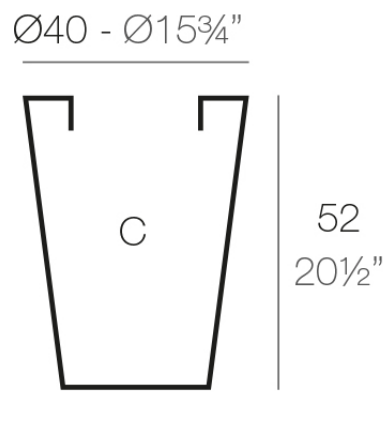

Info

Description

Pot made of polyethylene resin by rotational moulding. 100% Recyclable. Item suitable for indoor and outdoor use. Available in different finishes.

Weight: 1.15 Kg

CONO ALTO Ø40
HIGH CONE Ø15¾"

C = 67 L
C = 17¾ gal

Finishes

finishes

SIMPLE Ref. 40540

white 2001

ecru 2003

tortora 2004

cream 2017