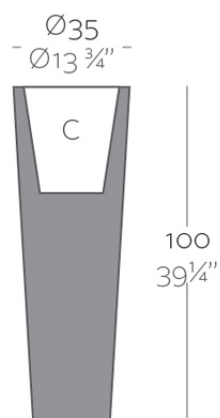

Info

Description

Pot made of polyethylene resin by rotational moulding. 100% Recyclable. Item suitable for indoor and outdoor use. Available in different finishes.

Weight: 5 Kg

High Cone 100
Cono Alto 100

$\overline{\text{Ø35 - Ø13}\frac{3}{4}\text{''}}$

$\overline{\text{Ø23 - Ø9''}}$

CONO ALTO Ø35

HIGH CONE Ø13 $\frac{3}{4}$ ''

C = 150 L

C = 39 $\frac{3}{4}$ gal

Finishes

finishes