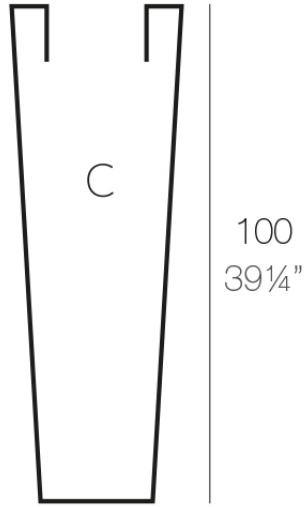

Info

Description

Pot made of polyethylene resin by rotational moulding. 100% Recyclable. Item suitable for indoor and outdoor use. Available in different finishes.

Weight: 5 Kg

High Cone 100
Cono Alto 100

$\overline{\text{Ø35 - Ø13}\frac{3}{4}\text{''}}$

$\overline{\text{Ø23 - Ø9''}}$

CONO ALTO Ø35

HIGH CONE Ø13 $\frac{3}{4}$ ''

C = 150 L

C = 39 $\frac{3}{4}$ gal

Finishes

finishes