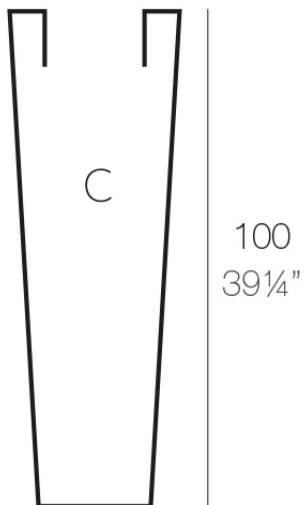

Info

Description

Pot made of polyethylene resin by rotational moulding. 100% Recyclable. Item suitable for indoor and outdoor use. Available in different finishes.

Weight: 5 Kg

High Cone 100
Cono Alto 100

$\overline{\text{Ø35 - Ø13}\frac{3}{4}\text{''}}$

$\overline{\text{Ø23 - Ø9''}}$

CONO ALTO Ø35

HIGH CONE Ø13 $\frac{3}{4}$ ''

C = 150 L

C = 39 $\frac{3}{4}$ gal

Finishes

finishes