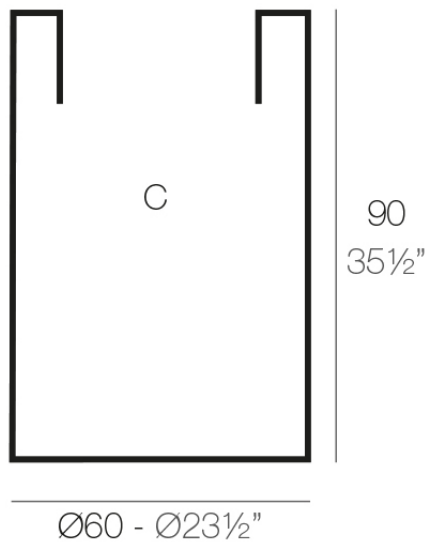

Info

Description

Pot made of polyethylene resin by rotational moulding. 100% Recyclable. Item suitable for indoor and outdoor use. Available in different finishes.

Weight: 8.5 Kg

CILINDRO ALTO Ø60 x 90cm
HIGH CYLINDER Ø23½" x 35½"

C = 255 L (90 cm)
C = 67¼ gal (35½")

Finishes

finishes

SIMPLE
Ref. 40460

white 2001

ecru 2003

tortora 2004

cream 2017