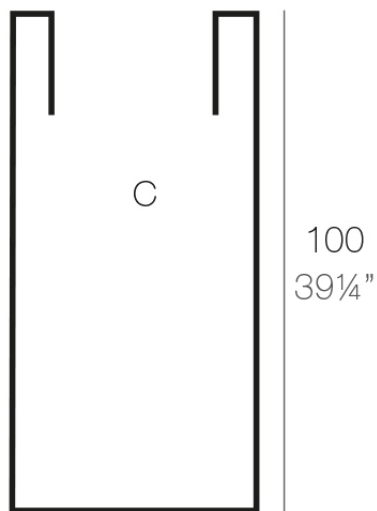

Info

Description

Pot made of polyethylene resin by rotational moulding. 100% Recyclable. Item suitable for indoor and outdoor use. Available in different finishes.

Weight: 8.5 Kg

Ø50 - Ø19³/₄"

CILINDRO ALTO Ø50 x 100cm
HIGH CYLINDER Ø19³/₄" x 39¹/₄"

C = 195 L
C = 51¹/₂ gal

Finishes

finishes

SIMPLE
Ref. 40451

white 2001

ecru 2003

tortora 2004

cream 2017