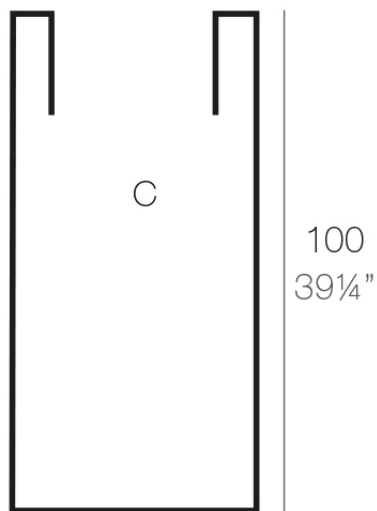

Info

Description

Pot made of polyethylene resin by rotational moulding. 100% Recyclable. Item suitable for indoor and outdoor use. Available in different finishes.

Weight: 8.5 Kg

Ø50 - Ø19³/₄"

CILINDRO ALTO Ø50 x 100cm
HIGH CYLINDER Ø19³/₄" x 39¹/₄"

C = 195 L
C = 51¹/₂ gal