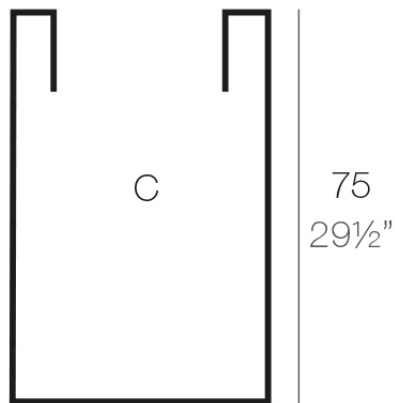

Info

Description

Pot made of polyethylene resin by rotational moulding. 100% Recyclable. Item suitable for indoor and outdoor use. Available in different finishes.

Weight: 5.5 Kg

Ø50 - Ø19¾"

CILINDRO ALTO Ø50 x 75cm
HIGH CYLINDER Ø19¾" x 29½"

C = 150 L 75 cm
C = 39¾ gal 29"

Finishes

finishes

SIMPLE
Ref. 40450

white 2001

ecru 2003

tortora 2004

cream 2017