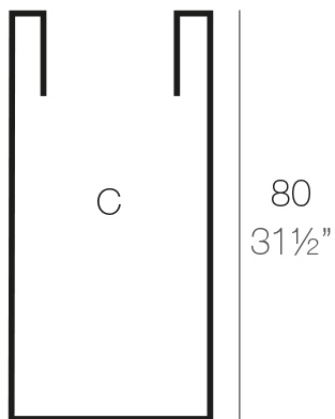

Info

Description

Pot made of polyethylene resin by rotational moulding. 100% Recyclable. Item suitable for indoor and outdoor use. Available in different finishes.

Weight: 6.5 Kg

Ø40 - Ø15¾"

CILINDRO ALTO Ø40 x 80cm C = 100 L 50 cm
HIGH CYLINDER Ø15¾" x 31½" C = 26½ gal 100 cm