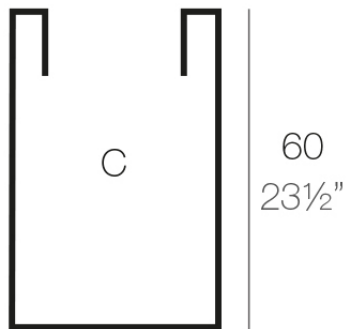

Info

Description

Pot made of polyethylene resin by rotational moulding. 100% Recyclable. Item suitable for indoor and outdoor use. Available in different finishes.

Weight: 3.3 Kg

Ø40 - Ø15³/₄"

CILINDRO ALTO Ø40 x 60cm C = 75 L 60 qt
HIGH CYLINDER Ø15³/₄" x 23¹/₂" C = 19³/₄ gal 60 qt