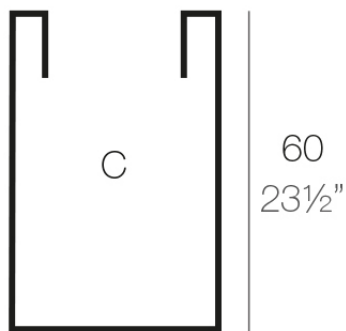

Info

Description

Pot made of polyethylene resin by rotational moulding. 100% Recyclable. Item suitable for indoor and outdoor use. Available in different finishes.

Weight: 3.3 Kg

Ø40 - Ø15³/₄"

CILINDRO ALTO Ø40 x 60cm C = 75 L 60 qt
HIGH CYLINDER Ø15³/₄" x 23¹/₂" C = 19³/₄ gal 60 qt