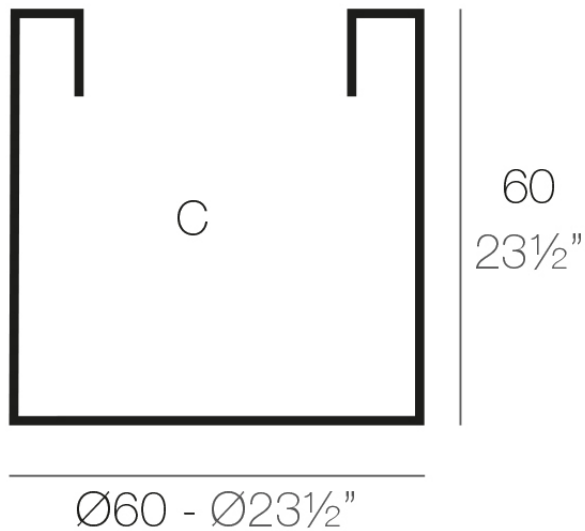

Info

Description

Pot made of polyethylene resin by rotational moulding. 100% Recyclable. Item suitable for indoor and outdoor use. Available in different finishes.

Weight: 6.3 Kg

CILINDRO Ø60

CYLINDER Ø23½"

C = 170 L 50 qt

C = 45 gal x 23½"