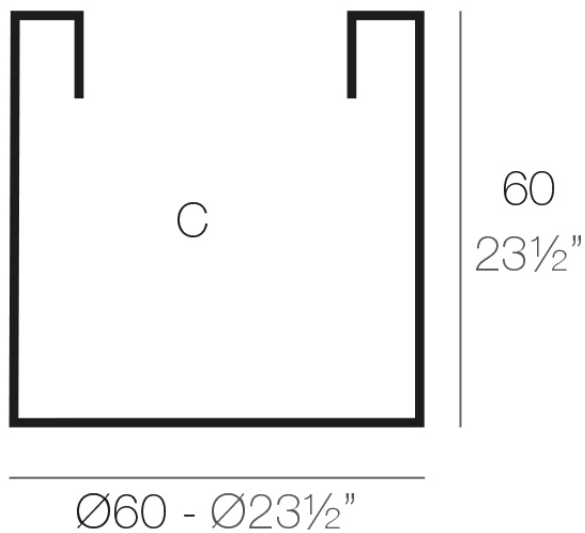

Info

Description

Pot made of polyethylene resin by rotational moulding. 100% Recyclable. Item suitable for indoor and outdoor use. Available in different finishes.

Weight: 6.3 Kg

CILINDRO Ø60

CYLINDER Ø23½"